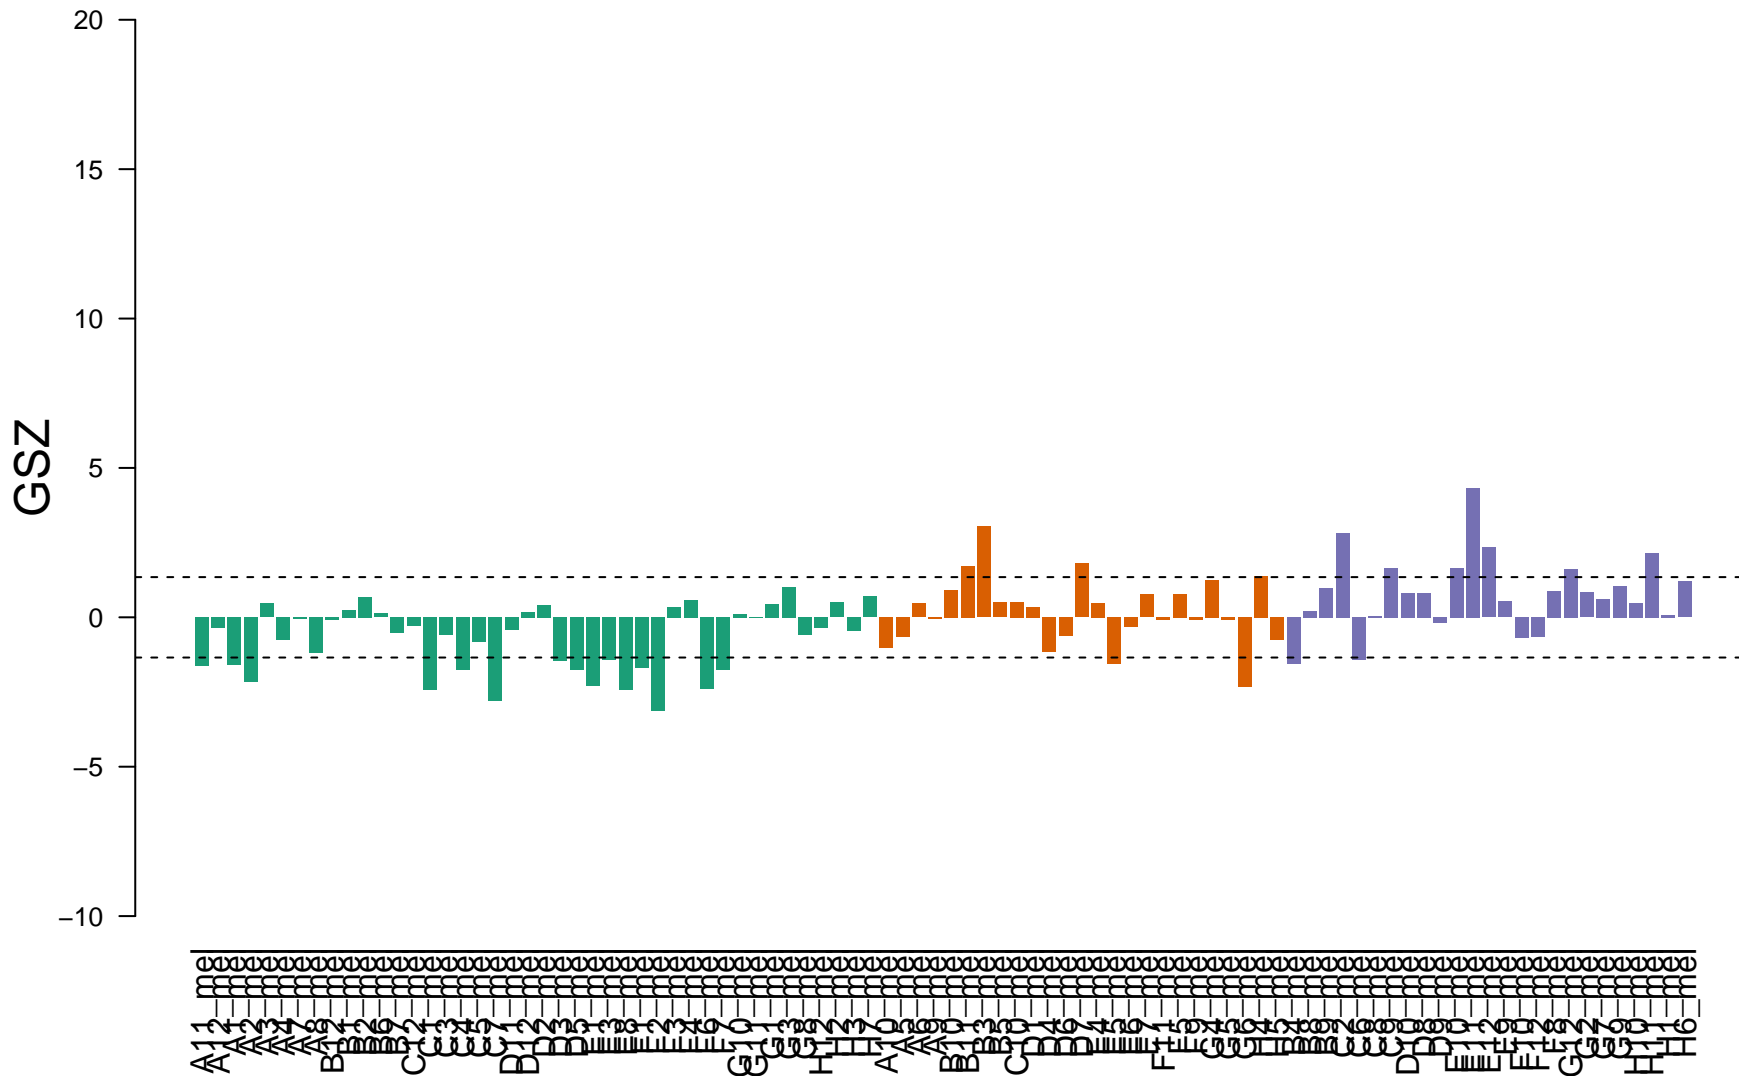

# KEGG\_TIGHT\_JUNCTION

- on
- -
- off

# KEGG\_TIGHT\_JUNCTION

Enrichment in overexpression spots

Enrichment in kMeans clusters